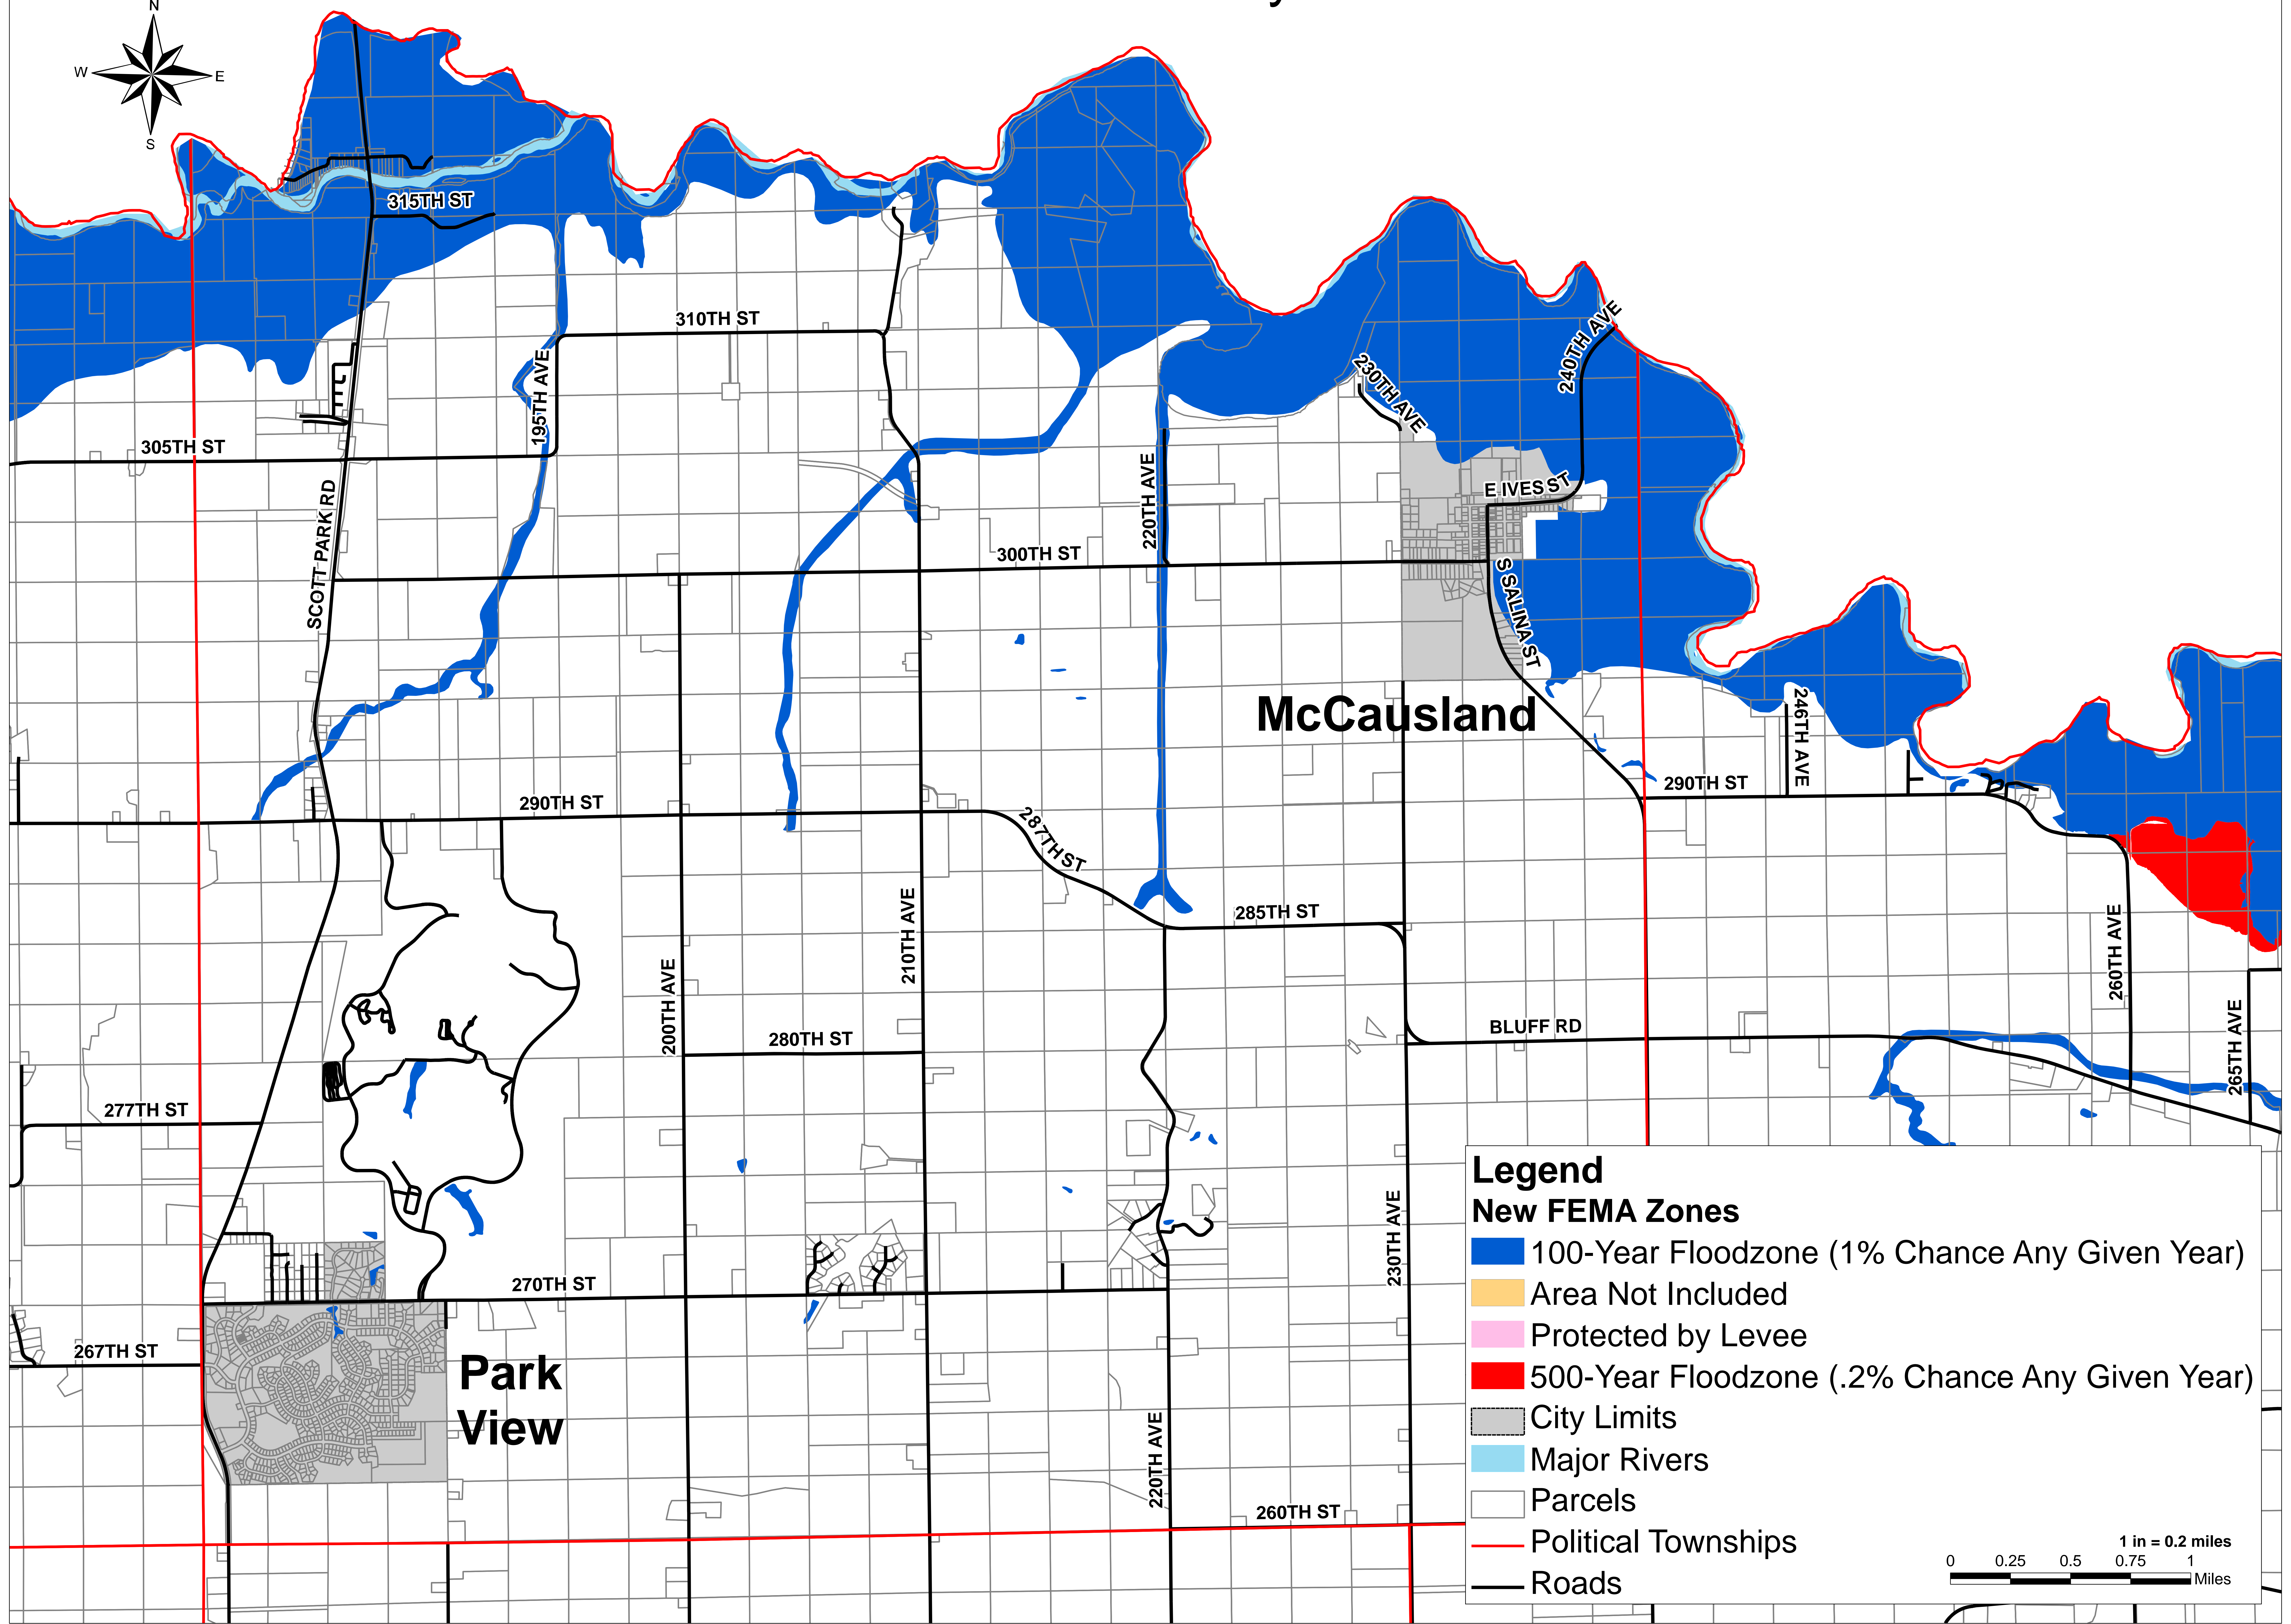

# Butler: New FEMA 100-yr Flood Zone

**McCausland**

**Park View**

**Legend**

**New FEMA Zones**

- 100-Year Floodzone (1% Chance Any Given Year)
- Area Not Included
- Protected by Levee
- 500-Year Floodzone (.2% Chance Any Given Year)

City Limits

Major Rivers

Parcels

Political Townships

Roads

1 in = 0.2 miles

0 0.25 0.5 0.75 1 Miles